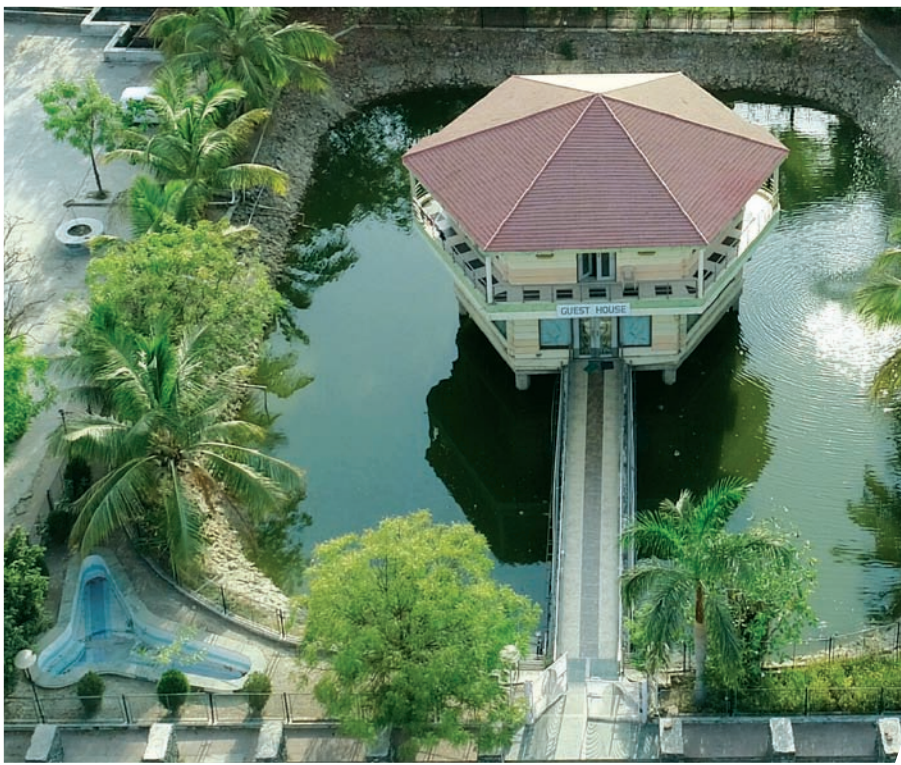

Guest House for International Students

FACILITIES

- Study Room
- Wi Fi Premises
- Attached Balcony
- Hot & Cold Water
- Secure Cupboards
- Home Quality Food
- Attached Wash Room
- Daily Housekeeping
- Fully Air Conditioned Rooms
- Exclusive Dining Hall with LCD
- 24X7 Security with CCTV Camera
- 24 Hrs. Assistance fo Female Warden
- Peaceful, Clean & Decent atmosphere

*Limited
Seats*

**Breakfast | Lunch | Dinner
Evening Tea with Snacks**

QUALITY FOOD WITH HYGIENE AS THE
IMPORTANT CRITERIA